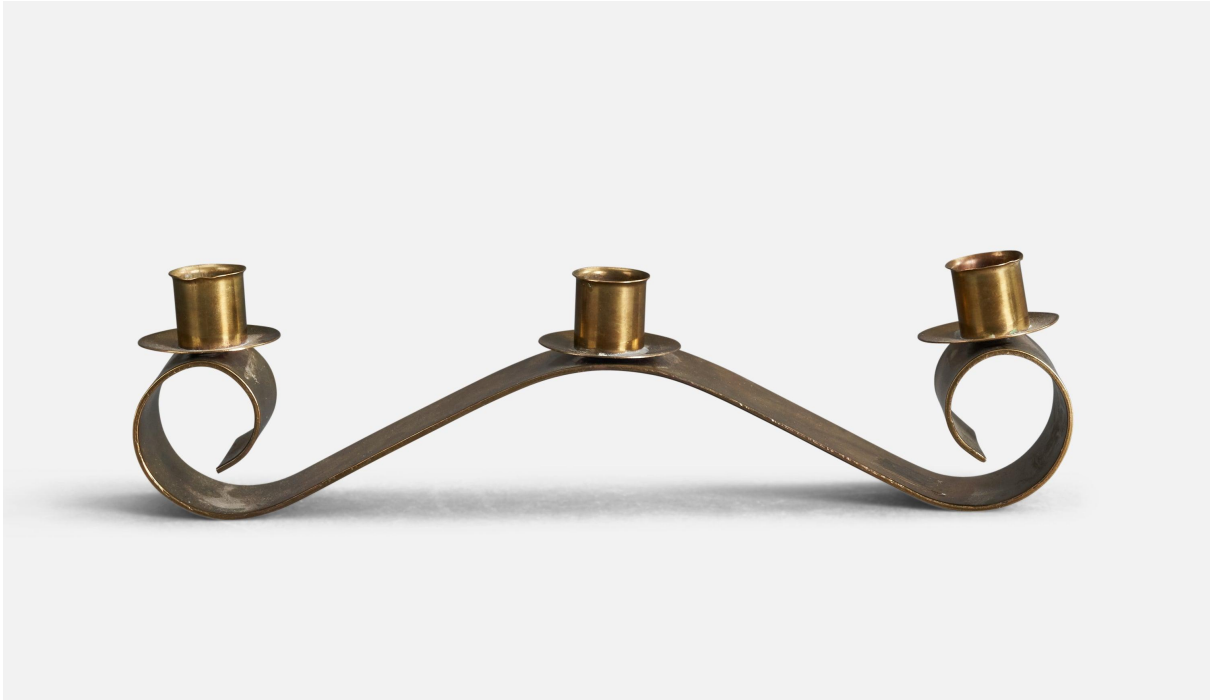

500 Ennis St
High Point NC 27260
(336) 858-5010
www.prbcollection.com

Swedish Designer, Candelabra, Brass, Sweden, 1930s

Title: Swedish Designer, Candelabra, Brass, Sweden, 1930s

Dimensions: 3.06 in x 11.43 in x 1.84 in

Inventory #: 7830

Price: **\$580.00**

Product Description

A brass candelabra designed and produced by a Swedish Designer, Sweden, 1930s.