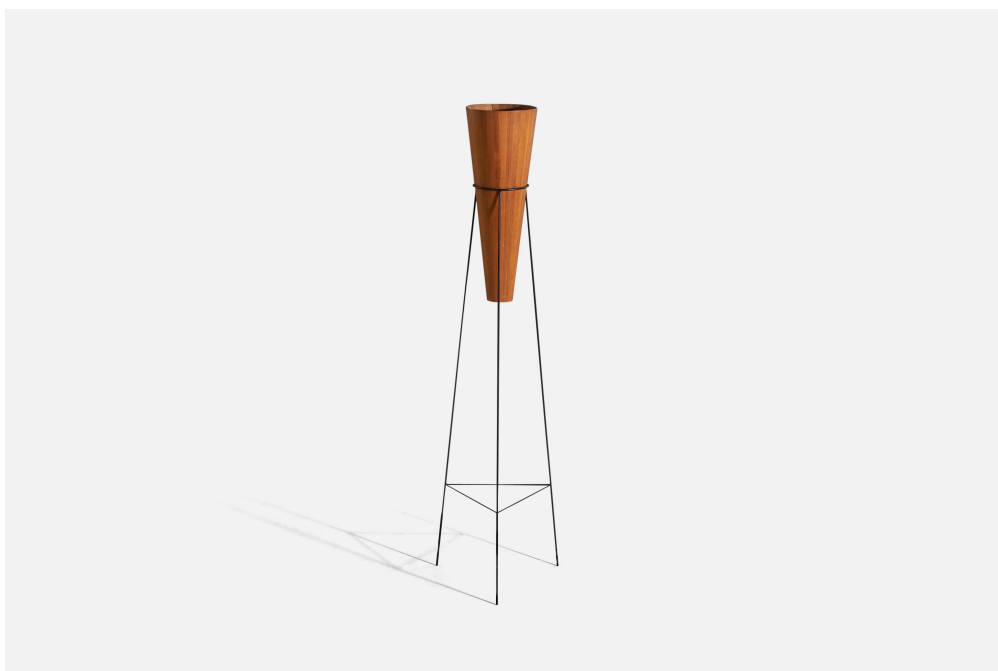

**Jørgen Wolff, Floor Lamp, Black-Lacquered Metal, Oregon Pine,  
 Denmark, 1958**

**Title:** Jørgen Wolff, Floor Lamp, Black-Lacquered Metal, Oregon Pine, Denmark, 1958  
**Dimensions:** 59.37 in x 15.87 in x 15.87 in  
**Inventory #:** 6614  
**Price:** \$6900.00

**Product Description**

A rare metal and Oregon "Conus" floor lamp designed by Jørgen Wolff and produced by Torben Orskov, Denmark, c. 1958. All lighting will be converted for US usage. We are unable to confirm that any electrical item meets UL-Listing standards at our facility.