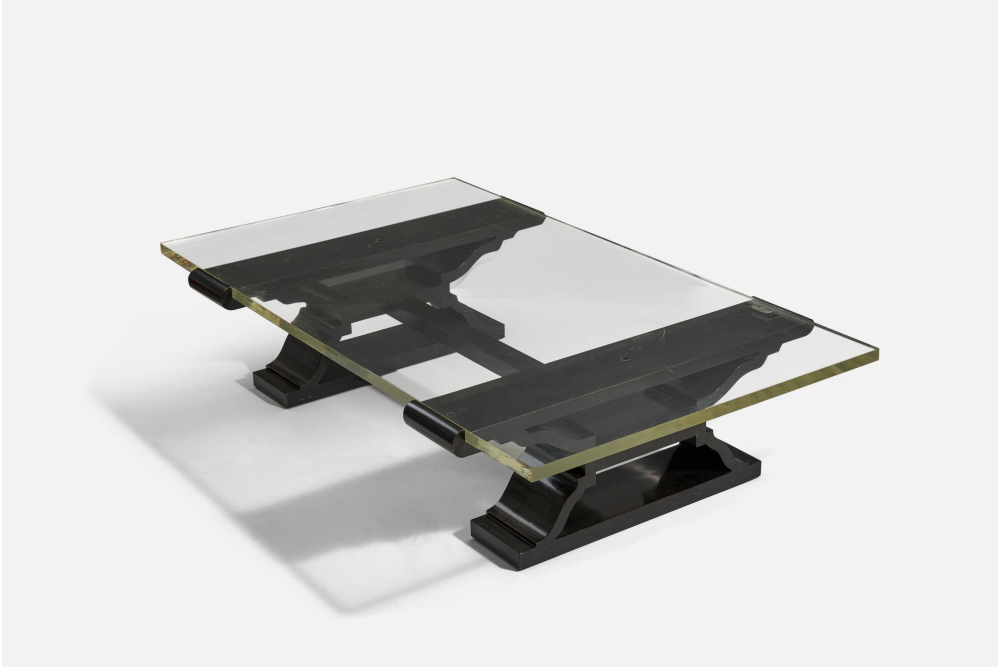

500 Ennis St
High Point NC 27260
336-858-5010
www.prbcollection.com