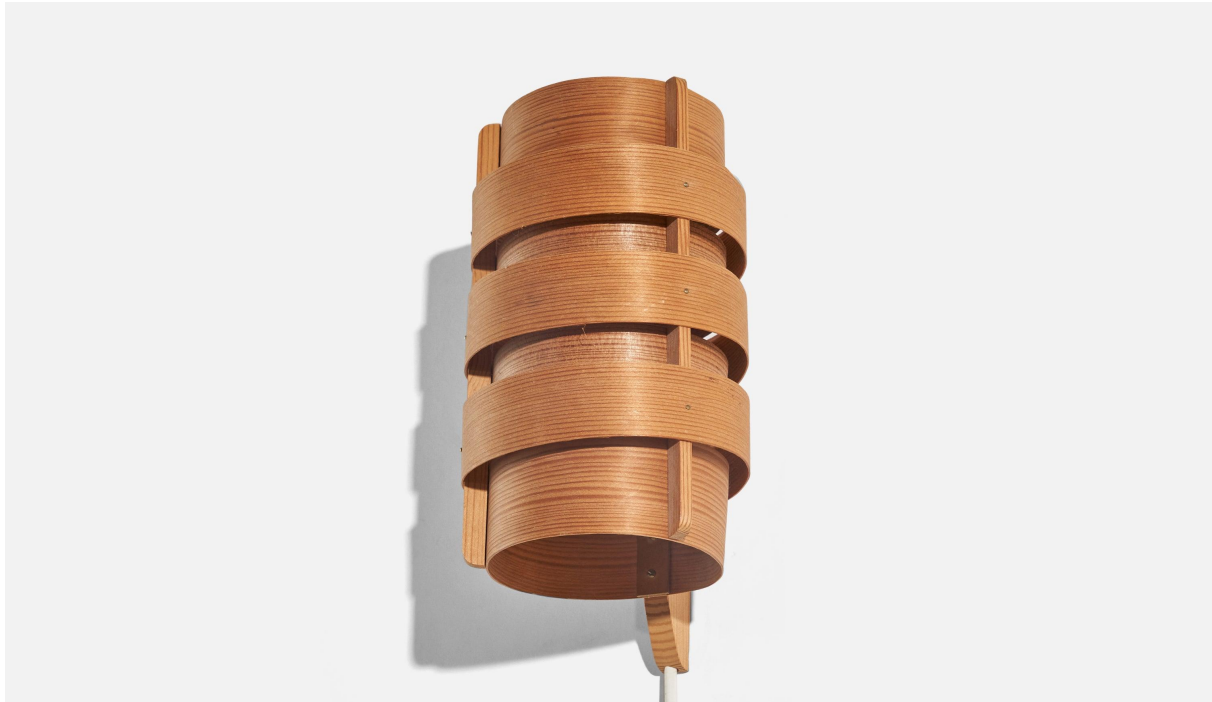

500 Ennis St
High Point NC 27260
(336) 858-5010
www.prbcollection.com

**Hans-Agne Jakobsson, Wall Light, Pine, Moulded Pine Veneer,
Sweden, C. 1970s**

Title:	Hans-Agne Jakobsson, Wall Light, Pine, Moulded Pine Veneer, Sweden, C. 1970s
Dimensions:	10.18 in x 5.0 in x 5.0 in
Inventory #:	7148
Price:	\$1,900.00

Product Description

Dimensions of Back Plate (inches) : 10.18 x 0.46 x 0.81 (Height x Width x Depth) Socket takes E-14 bulb. There is no maximum wattage stated on the fixture. Does not include mounting hardware.