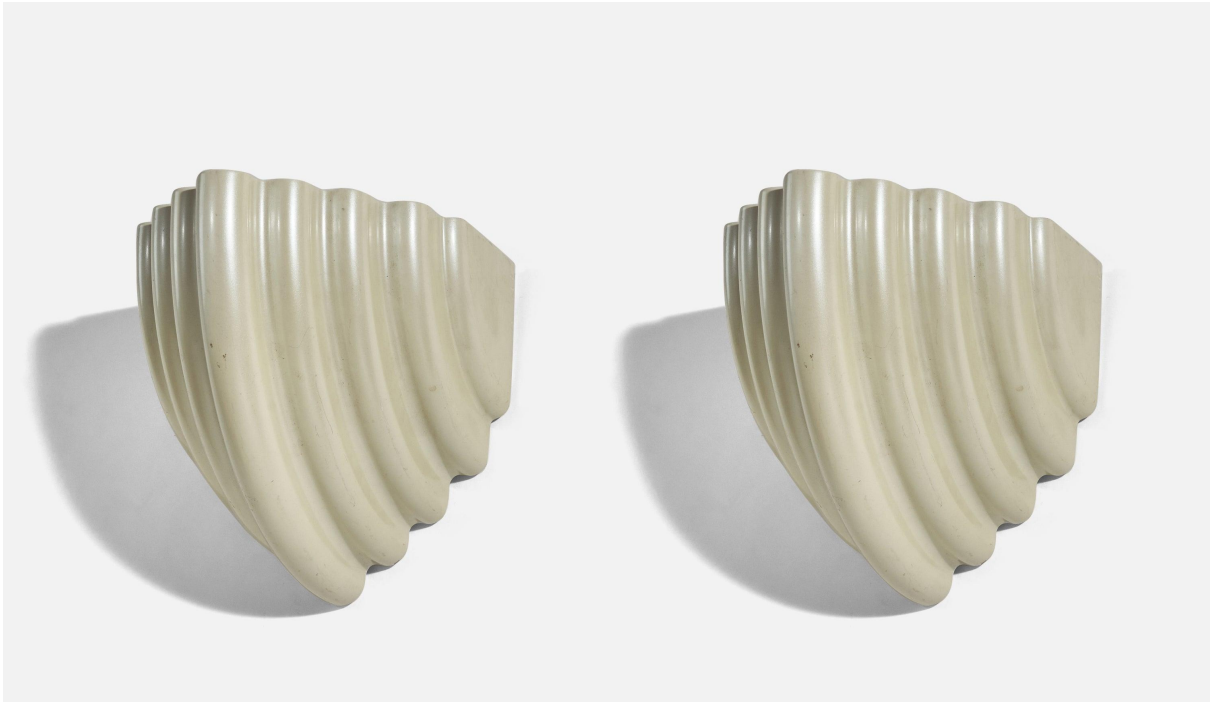

500 Ennis St  
High Point NC 27260  
(336) 858-5010  
[www.prbcollection.com](http://www.prbcollection.com)

**Kazuhide Takahama, Sconces, Lacquered Metal, Sirrah, Italy, c. 1980s**

**Title:** Kazuhide Takahama, Sconces, Lacquered Metal, Sirrah, Italy, c. 1980s

**Dimensions:** 9.37 in x 9.31 in x 9.25 in

**Inventory #:** 6577

**Price:** **\$2,900.00**

**Product Description**

Dimensions of back plate (inches) : 7.5 x 9.06 x 0.06 (Height x Width x Depth) For Sirrah Does not include mounting hardware.