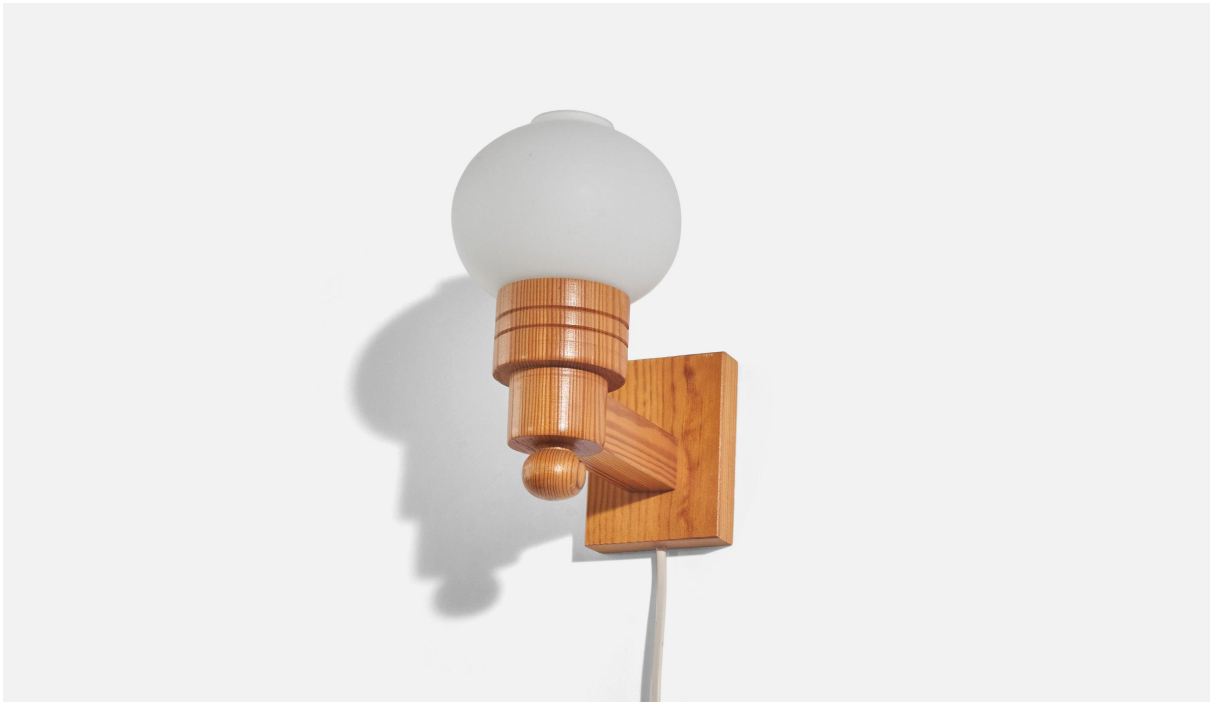

## Swedish Designer, Wall Lights, Pine, Glass, Sweden, 1970s

**Title:** Swedish Designer, Wall Lights, Pine, Glass, Sweden, 1970s

**Dimensions:** 8.06 in x 4.62 in x 7.75 in

**Inventory #:** 7101

**Price:** **\$2,300.00**

### Product Description

Dimensions of Back Plate (inches) : 4.20 x 3.21 x 0.88 (Height x Width x Depth) Socket takes E-14 bulb. All lighting will be converted for US usage. We are unable to confirm that any electrical item meets UL-Listing standards at our facility. Does not include mounting hardware.