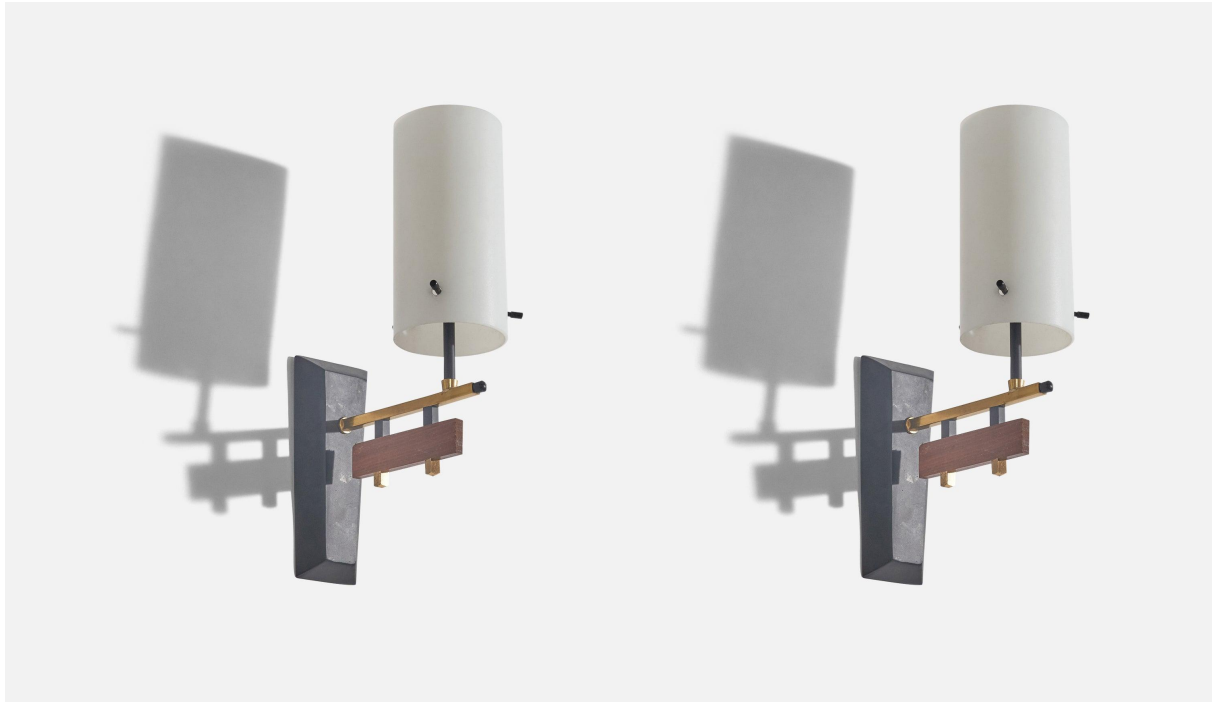

500 Ennis St
High Point NC 27260
(336) 858-5010
www.prbcollection.com

Italian Designer, Wall Lights, Brass, Teak, Metal, Glass, Italy, 1950s

Title:	Italian Designer, Wall Lights, Brass, Teak, Metal, Glass, Italy, 1950s
Dimensions:	12.5 in x 3.8 in x 6.56 in
Inventory #:	6291
Price:	\$4,900.00

Product Description

A pair of brass, metal, teak and glass wall lights designed and produced by an Italian designer, Italy, 1950s. Dimensions of back plate (inches) : 6.37 x 2.73 x 0.70 (H x W x D).All lighting will be converted for US usage. We are unable to confirm that any electrical item meets UL-Listing standards at our facility.Does not include mounting hardware.