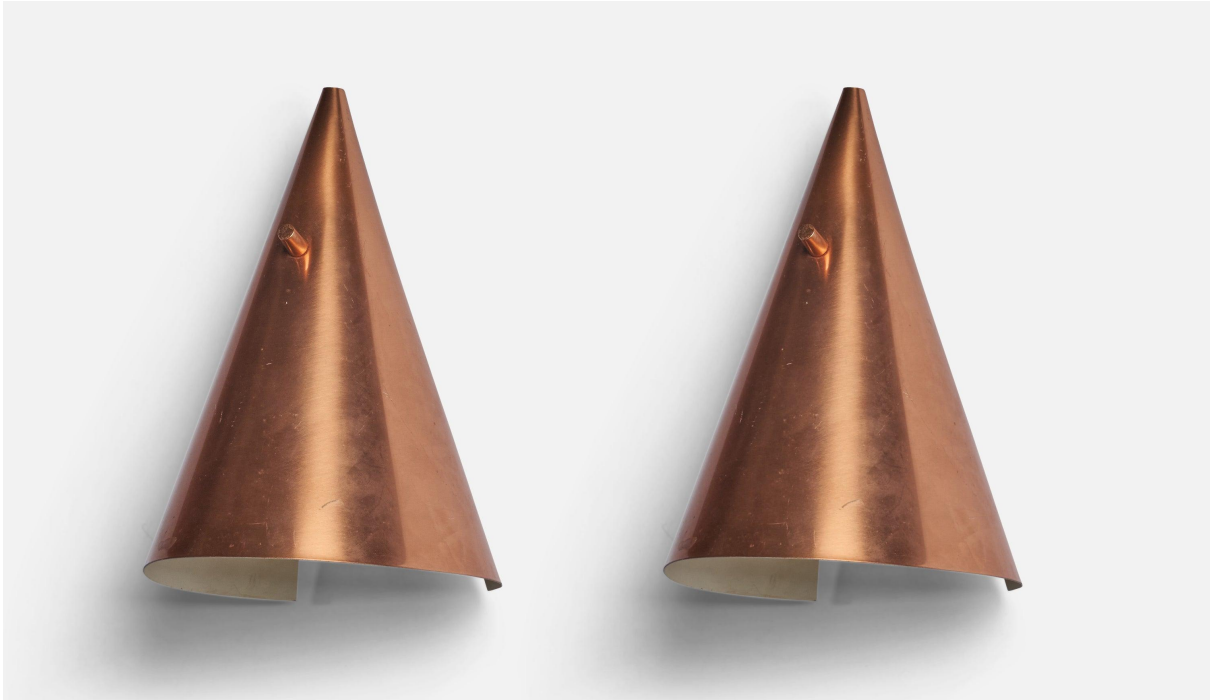

## ASEA, Wall Lights, Copper, Sweden, 1950s

**Title:** ASEA, Wall Lights, Copper, Sweden, 1950s

**Dimensions:** 9.25 in x 6.1 in x 5.8 in

**Inventory #:** 9477

**Price:** **\$2,200.00**

### Product Description

A pair of copper wall lights, designed and produced by ASEA, Sweden, c. 1970s Overall Dimensions (inches): 9.25" H x 6.1" W x 5.8" D Bulb Specifications: E-26 Bulb Number of Sockets: 1 All lighting will be converted for US usage. We are unable to confirm that any electrical item meets UL-Listing standards at our facility. Does not include mounting hardware.