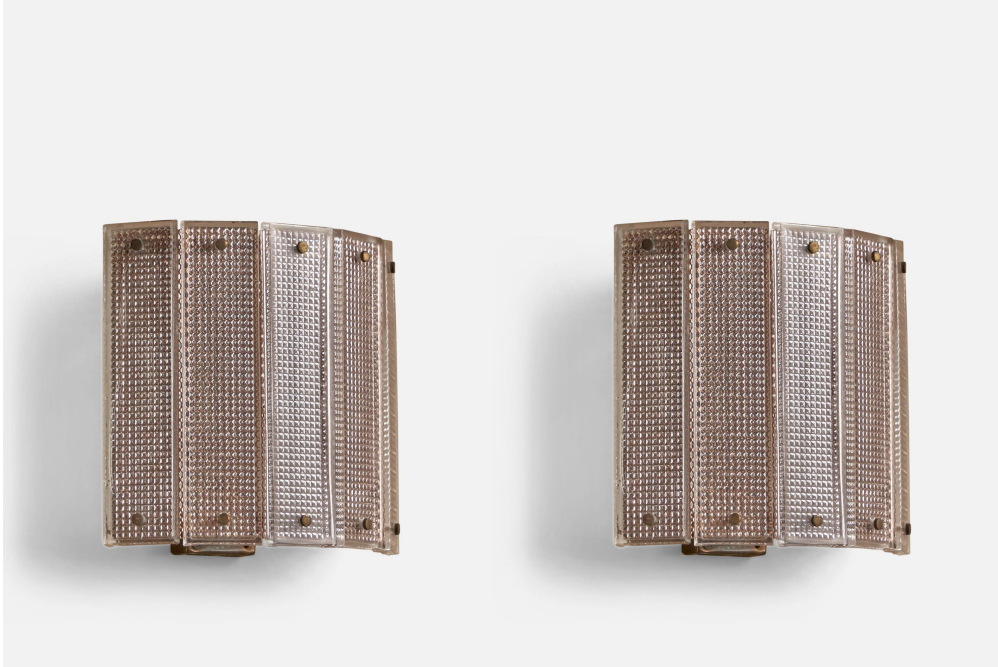

## Carl Fagerlund, Wall Lights, Brass, Glass, Sweden, 1960s

**Title:** Carl Fagerlund, Wall Lights, Brass, Glass, Sweden, 1960s  
**Dimensions:** 7.75 in x 8.25 in x 4.75 in  
**Inventory #:** 9613  
**Price:** \$1900.00

### Product Description

A pair of glass and brass wall lights designed by Carl Fagerlund and produced by Orrefors, Sweden, 1960s. Overall Dimensions (inches): 7.75" H x 8.25" W x 4.75" D Bulb Specifications: E-26 Bulb Number of Sockets: 1 All lighting will be converted for US usage. We are unable to confirm that any electrical item meets UL-Listing standards at our facility. Does not include mounting hardware.