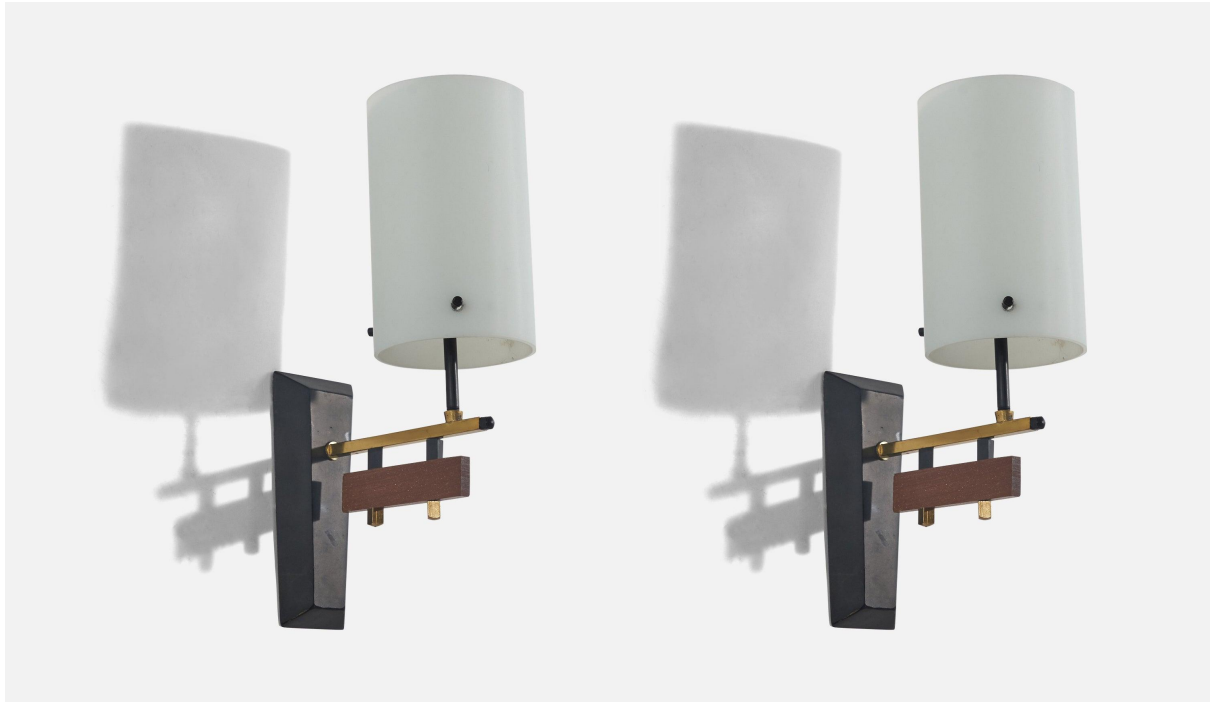

500 Ennis St
High Point NC 27260
(336) 858-5010
www.prbcollection.com

Italian Designer, Wall Lights, Brass, Teak, Metal, Glass, Italy, 1950s

Title: Italian Designer, Wall Lights, Brass, Teak, Metal, Glass, Italy, 1950s

Dimensions: 12.75 in x 3.87 in x 6.87 in

Inventory #: 6135

Price: **\$4,900.00**

Product Description

A pair of brass, metal, teak and glass wall lights designed and produced by an Italian designer, Italy, 1950s. Dimensions of back plate (inches) : 6.37 x 2.73 x 0.72 (H x W x D).All lighting will be converted for US usage. We are unable to confirm that any electrical item meets UL-Listing standards at our facility.Does not include mounting hardware.