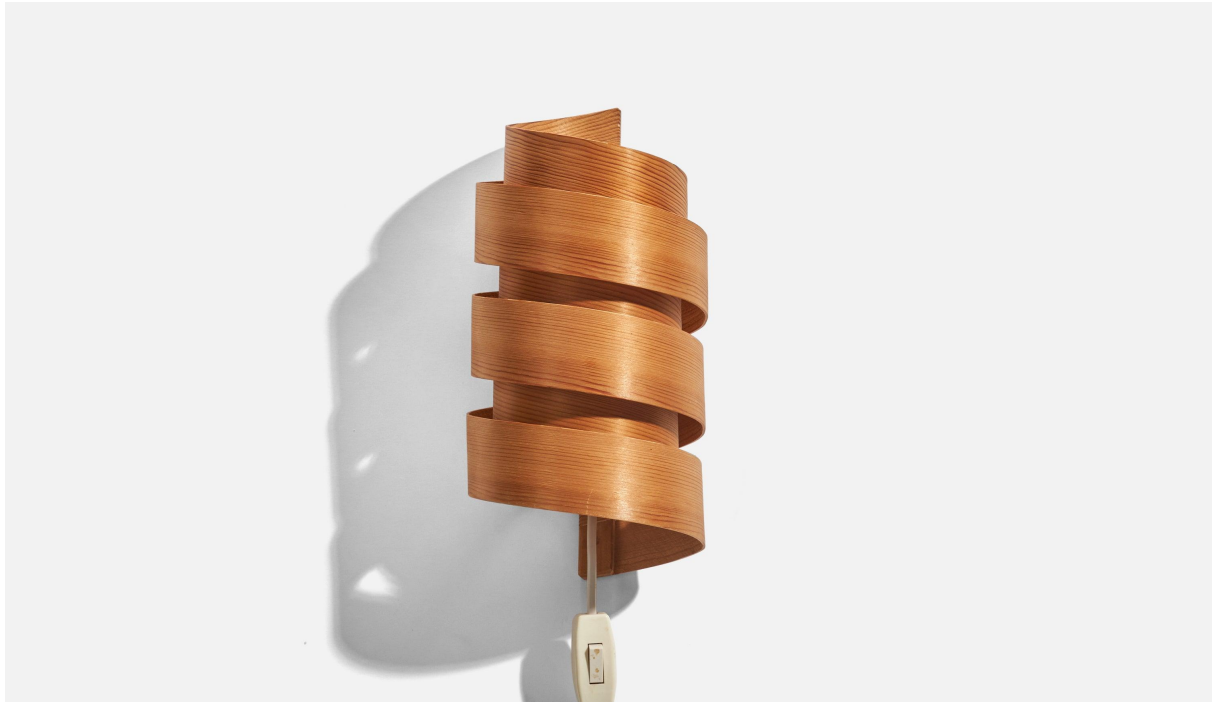

500 Ennis St
High Point NC 27260
(336) 858-5010
www.prbcollection.com

Swedish Designer, Wall Light, Pine, Moulded Pine Veneer, Sweden, 1970s

Title: Swedish Designer, Wall Light, Pine, Moulded Pine Veneer, Sweden, 1970s

Dimensions: 10.87 in x 5.25 in x 4.9 in

Inventory #: 7684

Price: **\$1,700.00**

Product Description

Dimensions of Back Plate (inches) : 10.87 x 0.78 x 0.36 (Height x Width x Depth) Socket takes E-14 bulb. There is no maximum wattage stated on the fixture. Does not include mounting hardware.