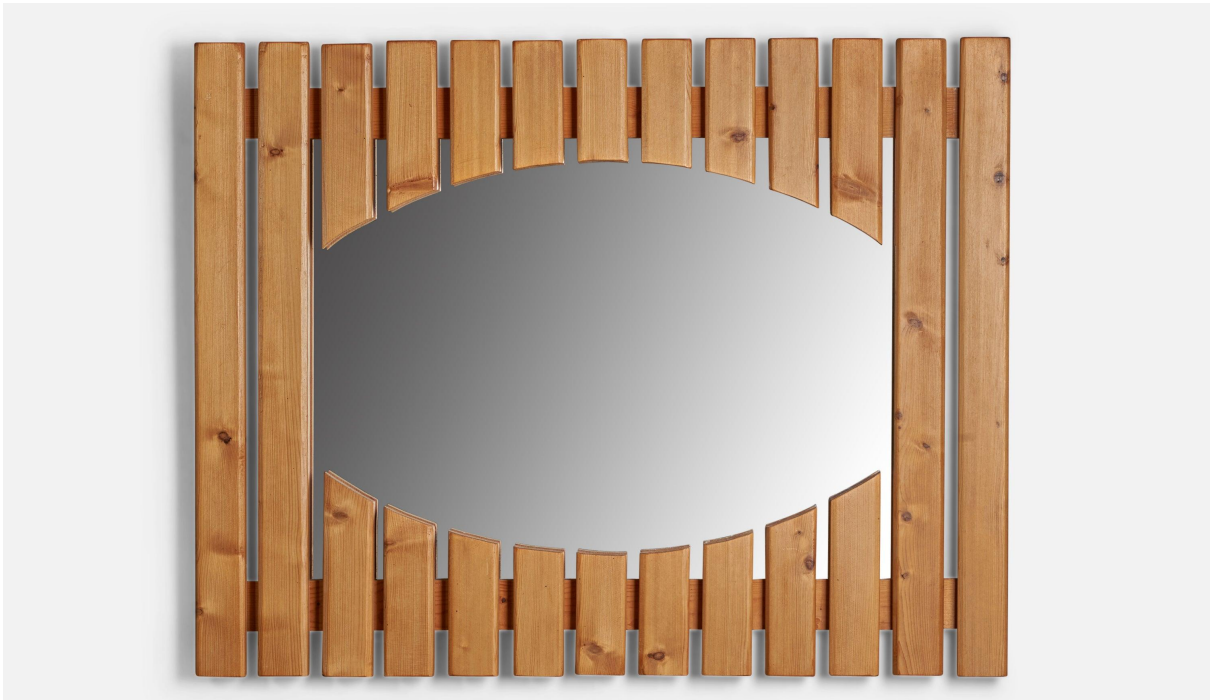

500 Ennis St
High Point NC 27260
(336) 858-5010
www.prbcollection.com

Danish Designer, Wall Mirror, Pine, Denmark, 1970s

Title: Danish Designer, Wall Mirror, Pine, Denmark, 1970s

Dimensions: 40.5 in x 31.6 in x 1.75 in

Inventory #: 9989

Price: **\$3,400.00**

Product Description

A sizeable slatted pine wall mirror designed and produced in Denmark, 1970s. Does not include mounting hardware.