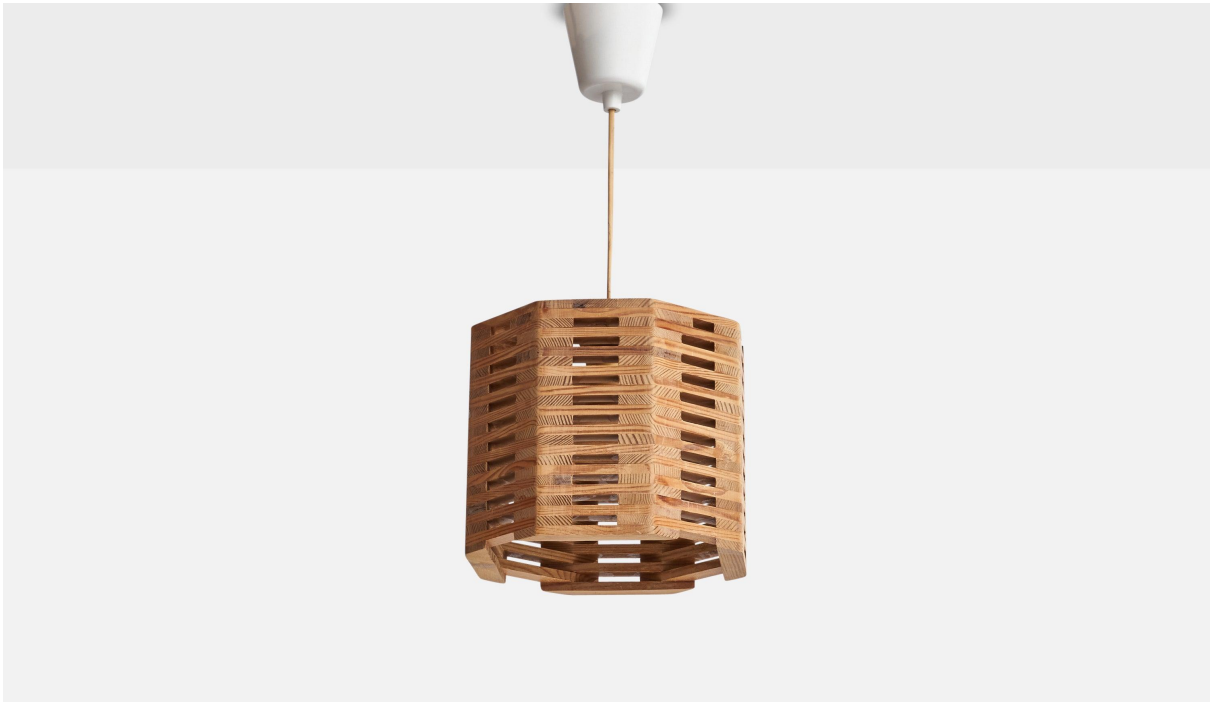

500 Ennis St
High Point NC 27260
(336) 858-5010
www.prbcollection.com

Swedish Designer, Pendant Light, Pine, Sweden, 1970s

Title: Swedish Designer, Pendant Light, Pine, Sweden, 1970s

Dimensions: 7.5 in x 8.75 in x 8.75 in

Inventory #: 13151

Price: **\$1,150.00**

Product Description

A pine pendant light designed and produced in Sweden, 1970s. Dimensions of canopy (inches): 3" H x 3.5" Diameter Socket takes standard E-26 bulbs. 1 socket. There is no maximum wattage stated on the fixture. All lighting will be converted for US usage. We are unable to confirm that any electrical item meets UL-Listing standards at our facility.