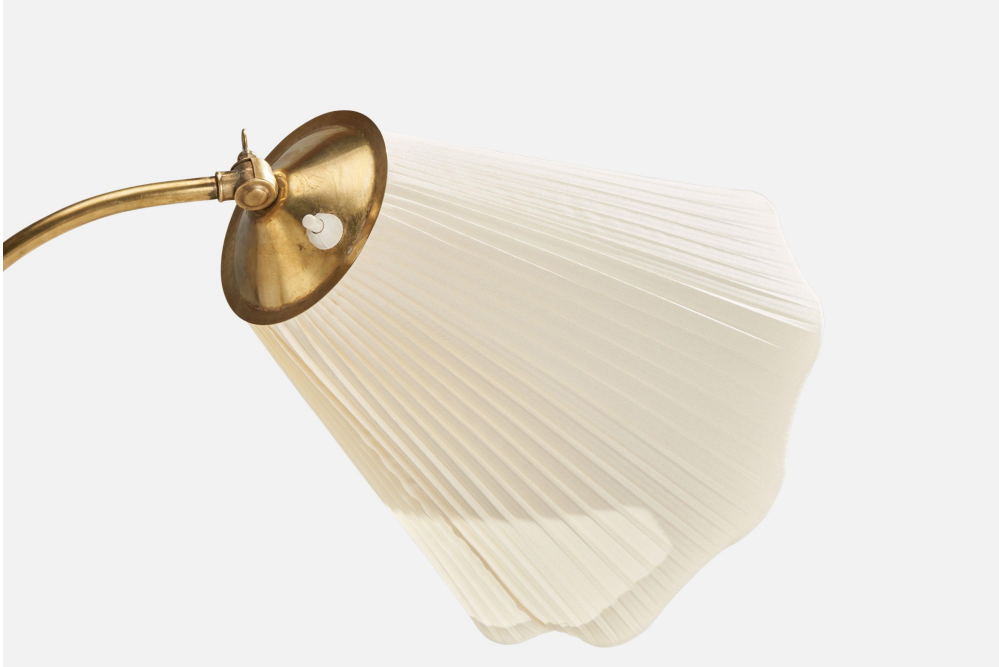

PR
B

500 Ennis St
High Point NC 27260
336-858-5010
www.prbcollection.com