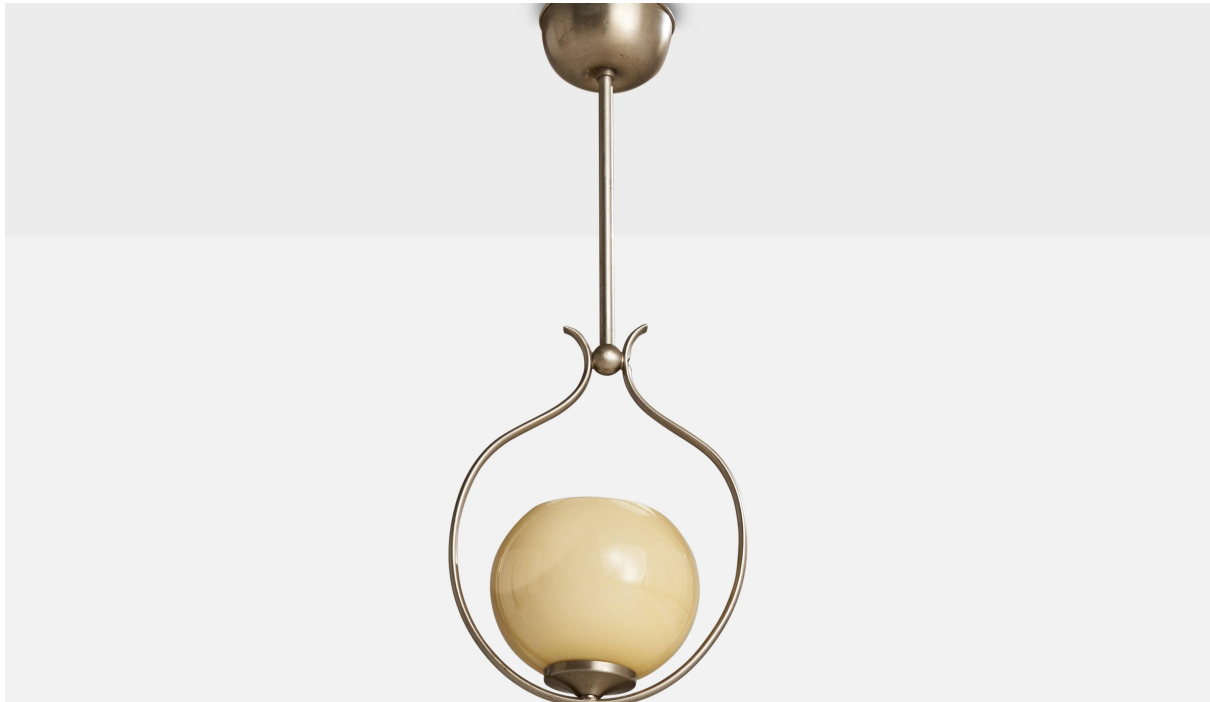

## Swedish Designer, Pendant Light, Nickel, Glass, Sweden, 1930s

**Title:** Swedish Designer, Pendant Light, Nickel, Glass, Sweden, 1930s

**Dimensions:** 20.0 in x 8.0 in x 5.0 in

**Inventory #:** 14599

**Price:** **\$3,900.00**

### Product Description

A nickel and light beige opaline glass pendant designed and produced in Sweden, c. 1930s. Overall Dimensions (inches): 20 " H x 8" W x 5"D Dimensions of Canopy: 2.5" H x 3.75 " D Stem length: 8" H Bulb Specifications: E-26 Bulbs Number of Sockets: 1 All lighting will be converted for US usage. We are unable to confirm that any electrical item meets UL-Listing standards at our facility.