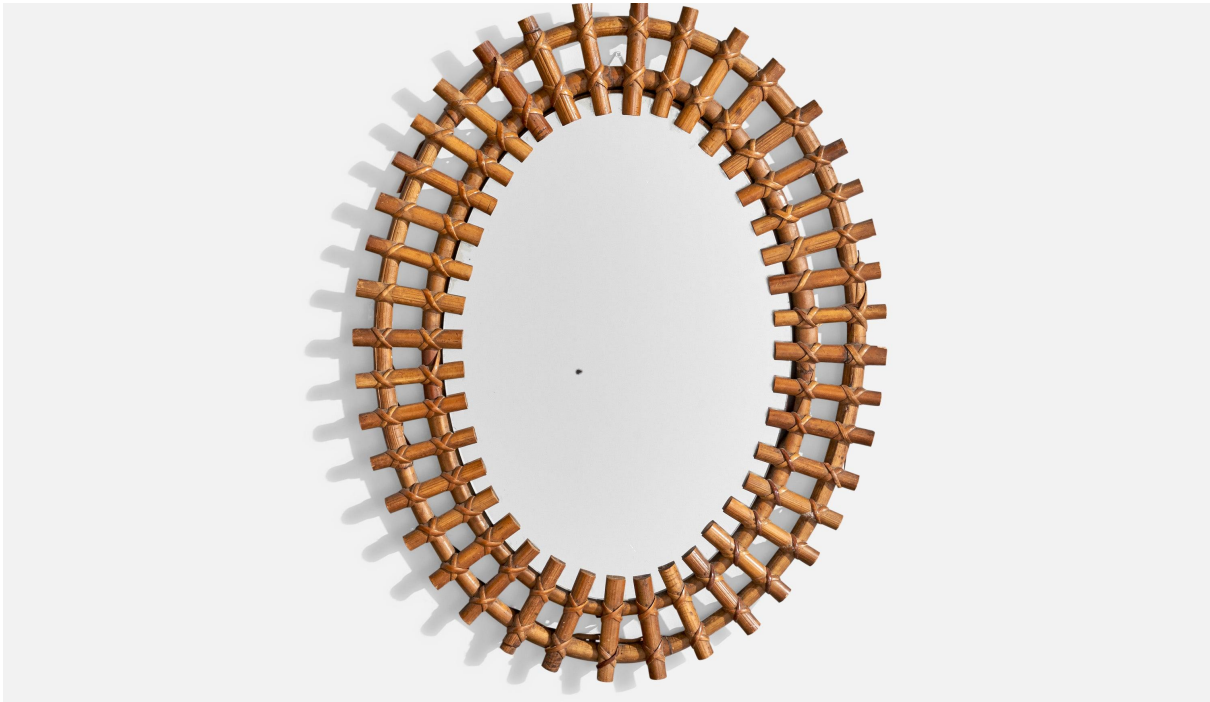

## Italian Designer, Wall Mirror, Bamboo, Italy, 1960s

**Title:** Italian Designer, Wall Mirror, Bamboo, Italy, 1960s

**Dimensions:** 26.5 in x 20.625 in x 1.25 in

**Inventory #:** 15002

**Price:** **\$3,200.00**

### Product Description

A bamboo wall mirror designed and produced in Italy, c. 1960s. Mirror Dimensions (inches): 26.5"H x 20.625"W x 1.25"D Does not include mounting hardware.