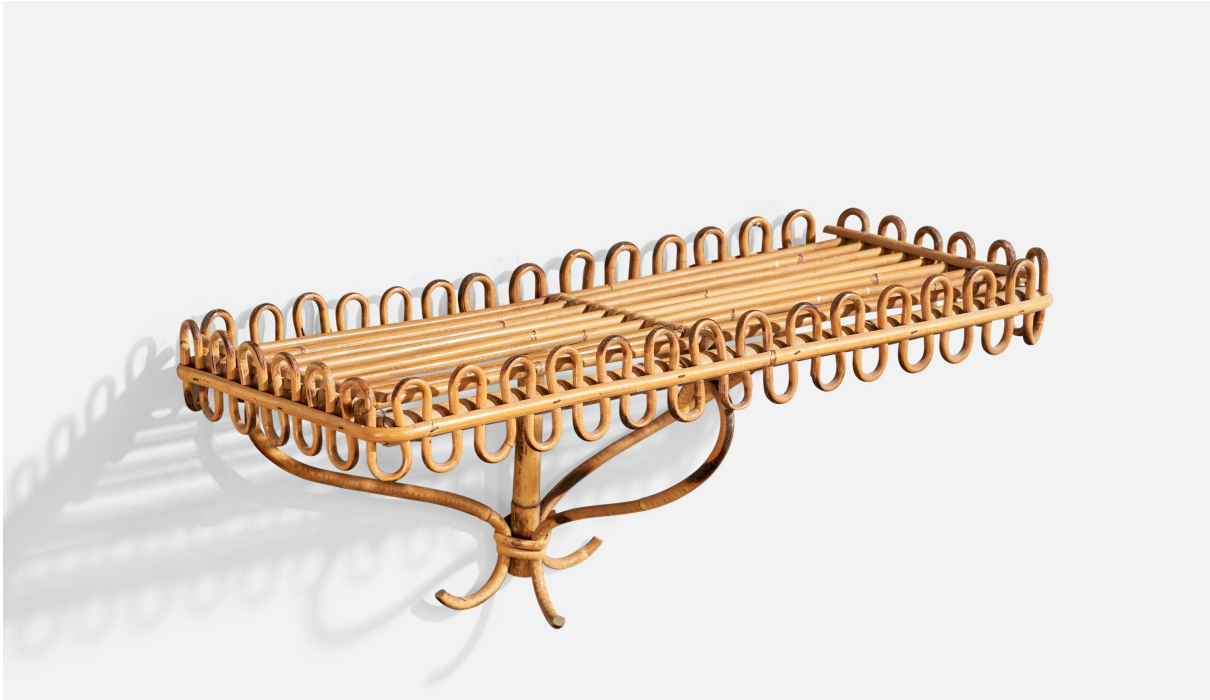

500 Ennis St
High Point NC 27260
(336) 858-5010
www.prbcollection.com

Italian Designer, Wall Console, Bamboo, Rattan, Italy, 1950s

Title: Italian Designer, Wall Console, Bamboo, Rattan, Italy, 1950s

Dimensions: 9.0 in x 20.625 in x 9.0 in

Inventory #: 16229

Price: **\$1,400.00**

Product Description

A small bamboo and rattan wall console or shelf designed and produced in Italy, c. 1950s. Dimensions: 9" H x 20.625" W x 9" D