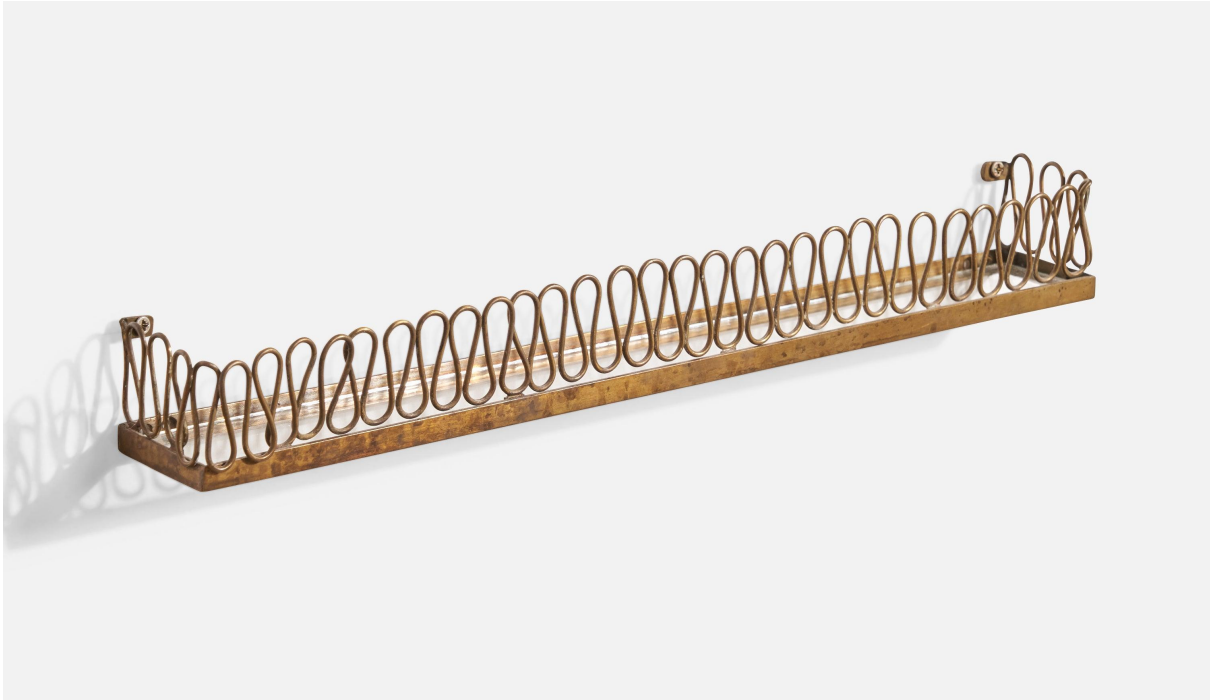

### Italian Designer, Small Wall Shelf, Brass, Glass, Italy, 1930s

---

**Title:** Italian Designer, Small Wall Shelf, Brass, Glass, Italy, 1930s

---

**Dimensions:** 2.0 in x 16.625 in x 2.125 in

---

**Inventory #:** 17013

### Product Description

A very small brass and glass wall shelf designed and produced in Italy, c. 1930s. Dimensions: 2" H x 16.625" W x 2.125" D