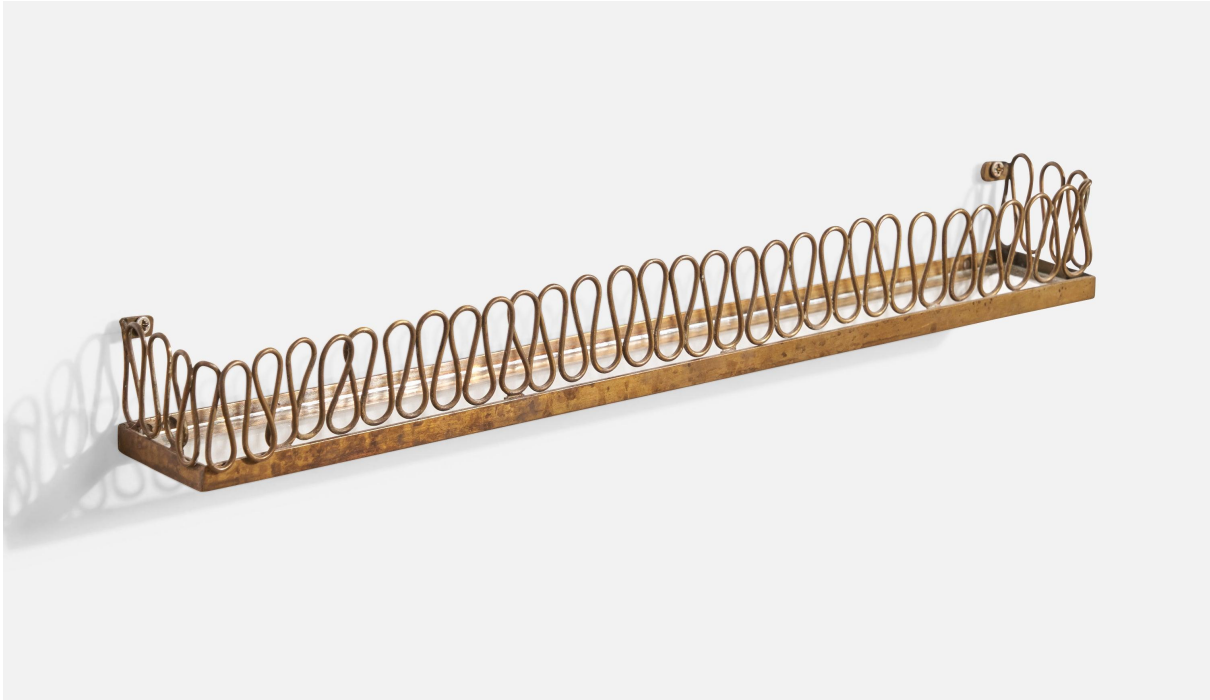

500 Ennis St
High Point NC 27260
(336) 858-5010
www.prbcollection.com

Italian Designer, Small Wall Shelf, Brass, Glass, Italy, 1930s

Title: Italian Designer, Small Wall Shelf, Brass, Glass, Italy, 1930s

Dimensions: 2.0 in x 16.625 in x 2.125 in

Inventory #: 17013

Price: **\$1,050.00**

Product Description

A very small brass and glass wall shelf designed and produced in Italy, c. 1930s. Dimensions: 2" H x 16.625" W x 2.125" D