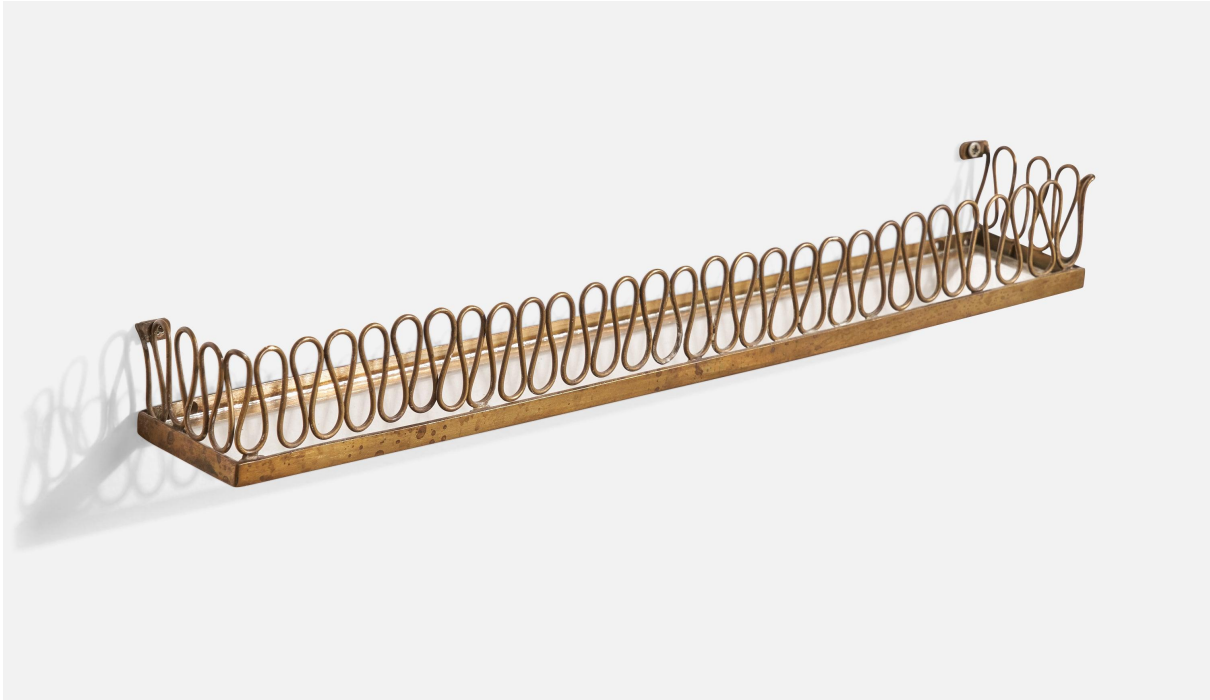

500 Ennis St
High Point NC 27260
(336) 858-5010
www.prbcollection.com

Italian Designer, Small Wall Shelf, Brass, Glass, Italy, 1930s

Title: Italian Designer, Small Wall Shelf, Brass, Glass, Italy, 1930s

Dimensions: 2.0 in x 16.625 in x 2.5 in

Inventory #: 17014

Price: **\$1,050.00**

Product Description

A very small brass and glass wall shelf designed and produced in Italy, c. 1930s. Dimensions: 2" H x 16.625" W x 2.5" D