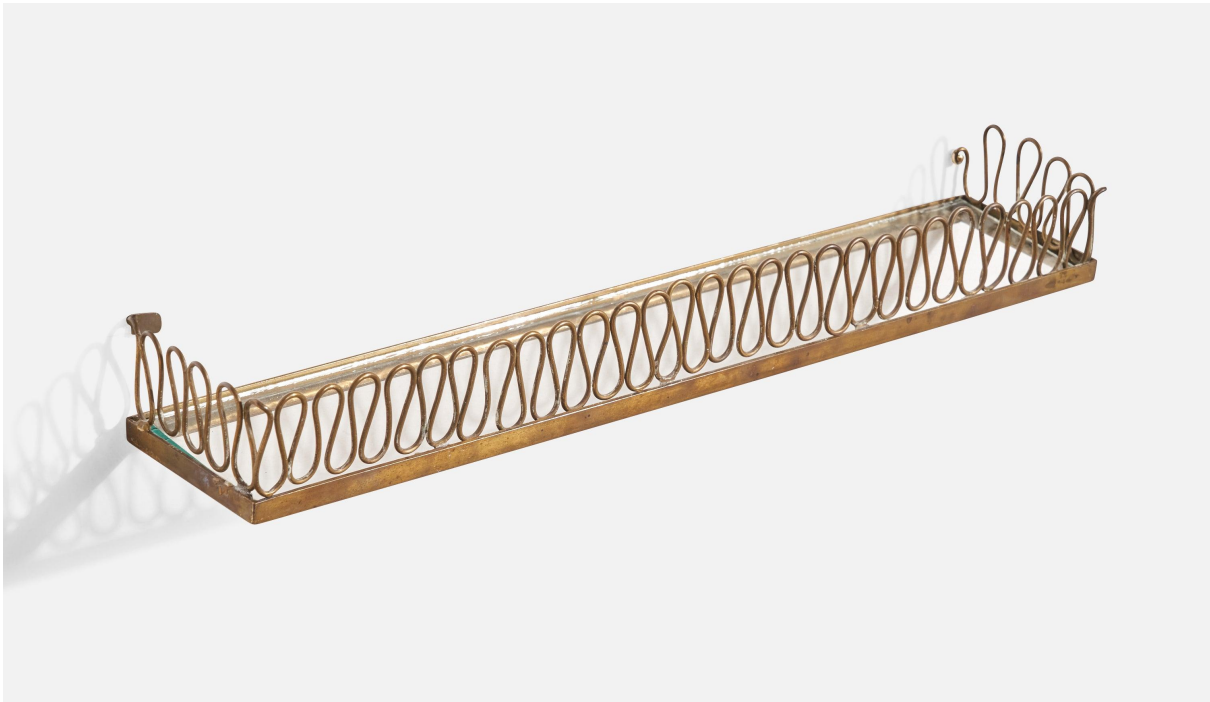

### Italian Designer, Small Wall Shelf, Brass, Glass, Italy, 1930s

---

**Title:** Italian Designer, Small Wall Shelf, Brass, Glass, Italy, 1930s

---

**Dimensions:** 1.9 in x 16.6 in x 3.25 in

---

**Inventory #:** 17127

### Product Description

A very small brass and glass wall shelf designed and produced in Italy, c. 1930s. \*repair done to one of top holes for mounting Dimensions: 1.9" H x 16.6" W x 3.25" D