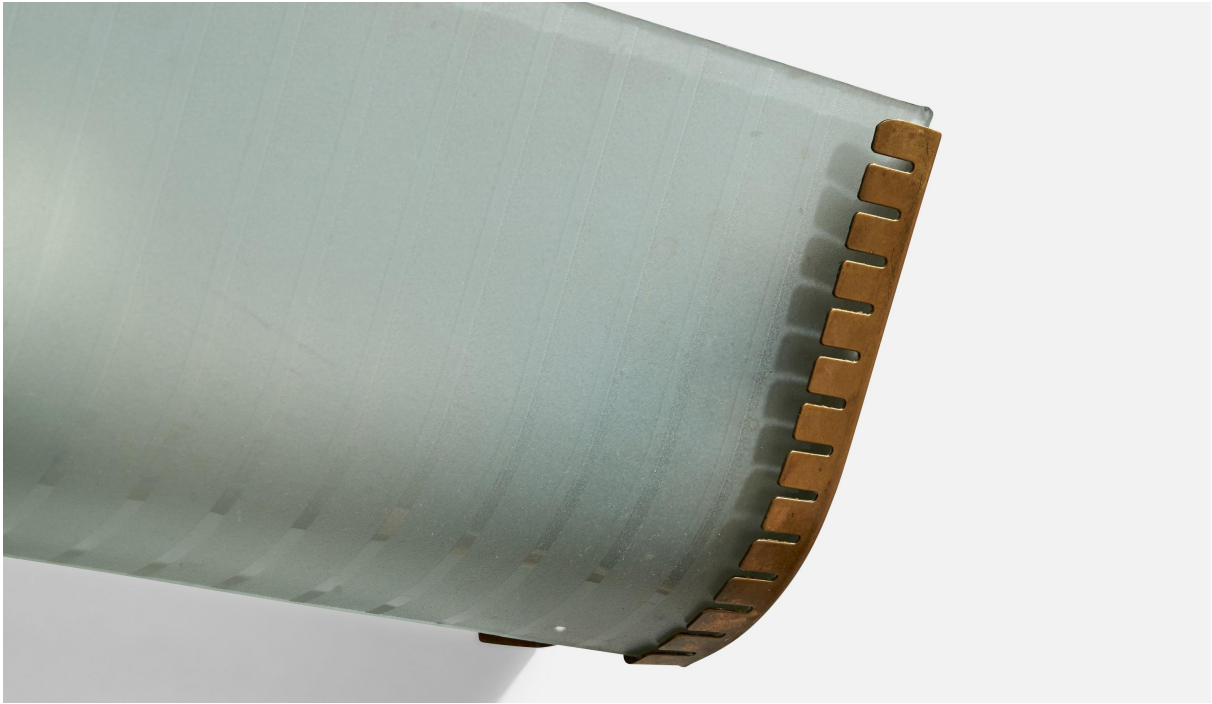

500 Ennis St
High Point NC 27260
(336) 858-5010
www.prbcollection.com

ASEA, Wall Light, Brass, Glass, Sweden, 1940s

Title: ASEA, Wall Light, Brass, Glass, Sweden, 1940s

Dimensions: 5.75 in x 24.875 in x 7.0 in

Inventory #: 17032

Price: **\$2,200.00**

Product Description

A brass and frosted glass wall light produced by ASEA, Sweden, c. 1940s. Minor chip to glass present largely concealed by brass mounting. Does not detract from overall presentation. Overall Dimensions (inches): 5.75" H x 24.875" W x 7" D Back Plate Dimensions (Inches): 3.375" H x 1.125" W (2 back plates on fixture) Bulb Specifications: Osram ST151 fluorescent Number of Sockets (per fixture): 2 Does not include mounting hardware. All lighting will be converted for US usage. We are unable to confirm that any electrical item meets UL-Listing standards at our facility.